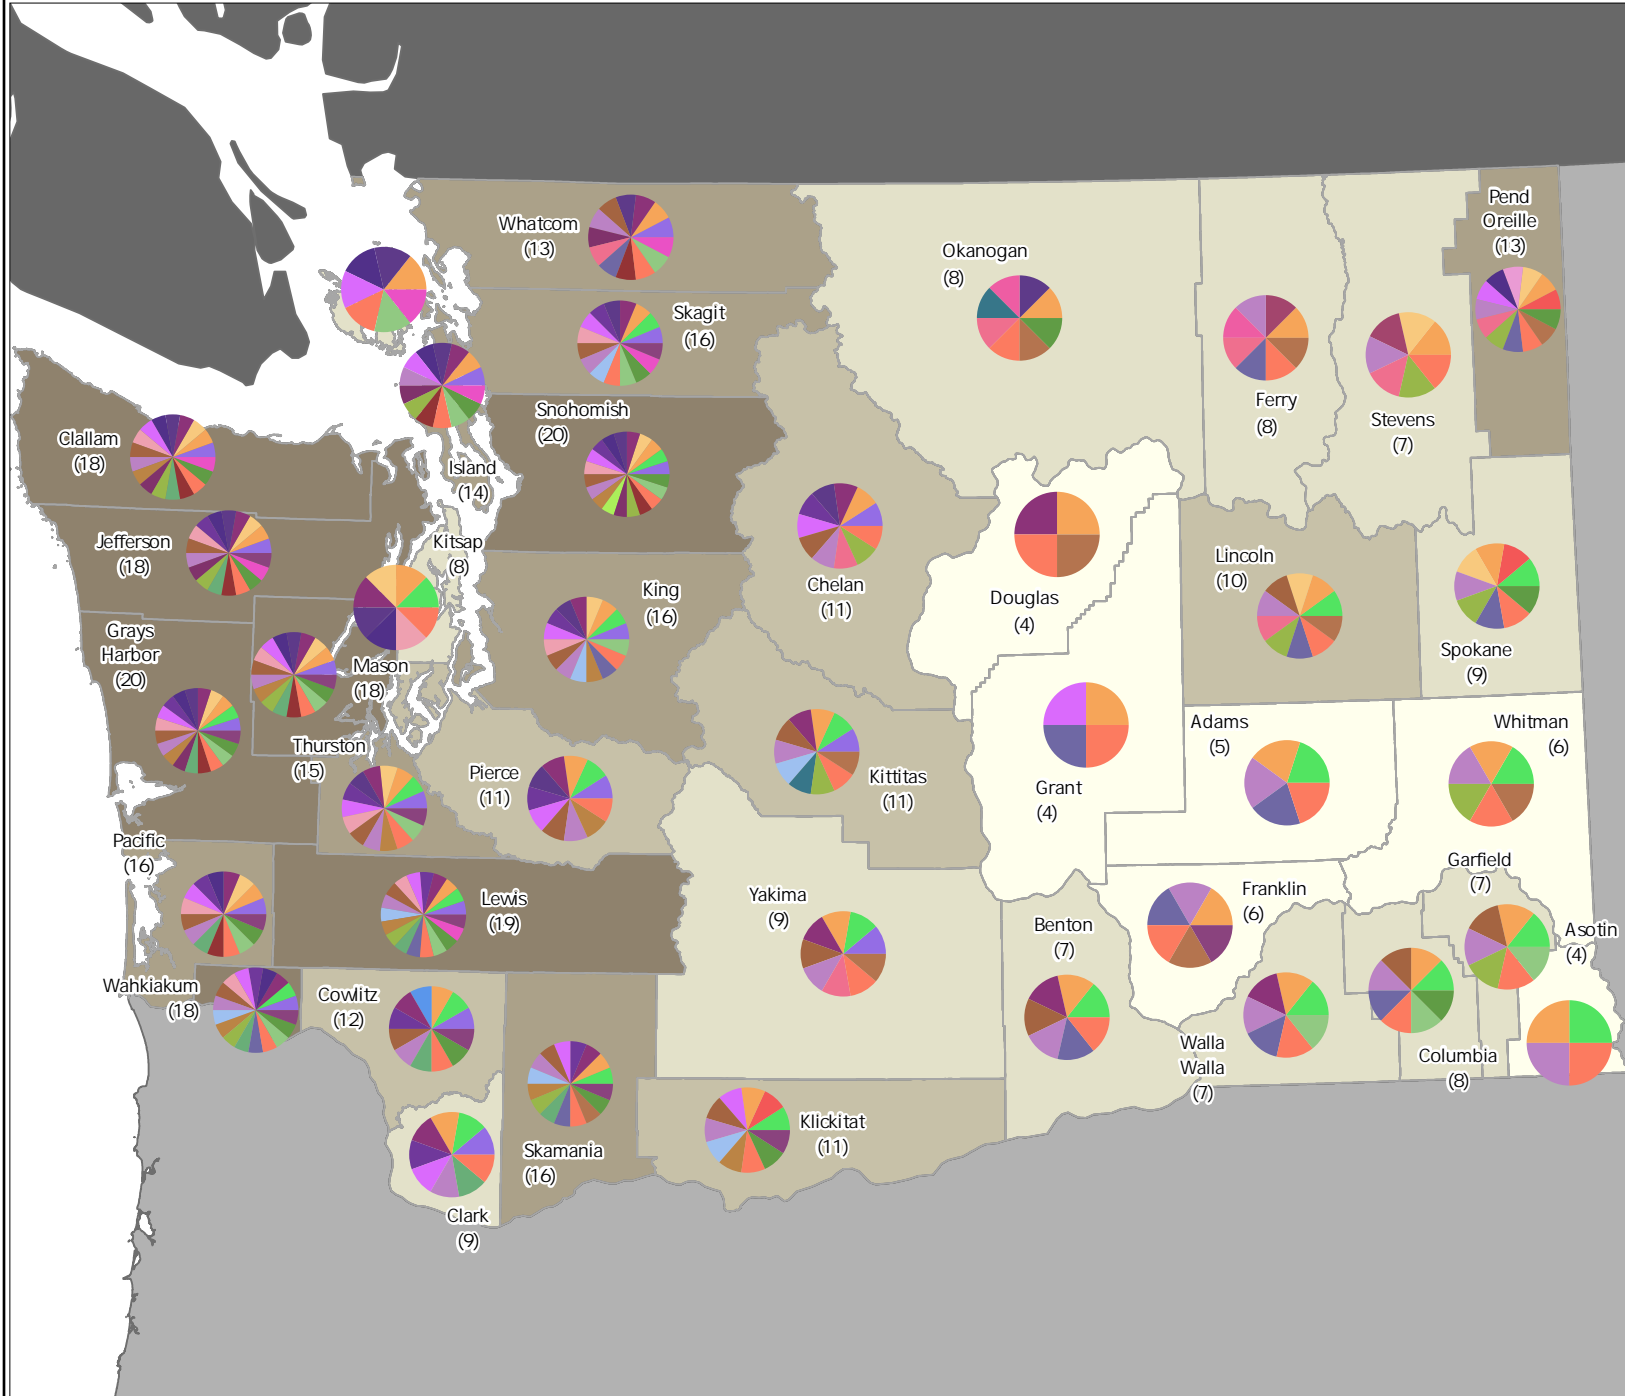

Washington - Disaster Declaration Summary

January 1, 1996 - April 27, 2022

FEMA

Data Sources:
FEMA, ESRI