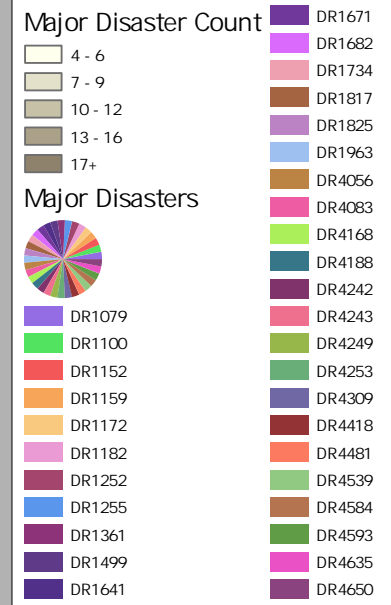

Washington - Disaster Declaration Summary

January 1, 1996 - April 27, 2022

FEMA

Data Sources:
FEMA, ESRI