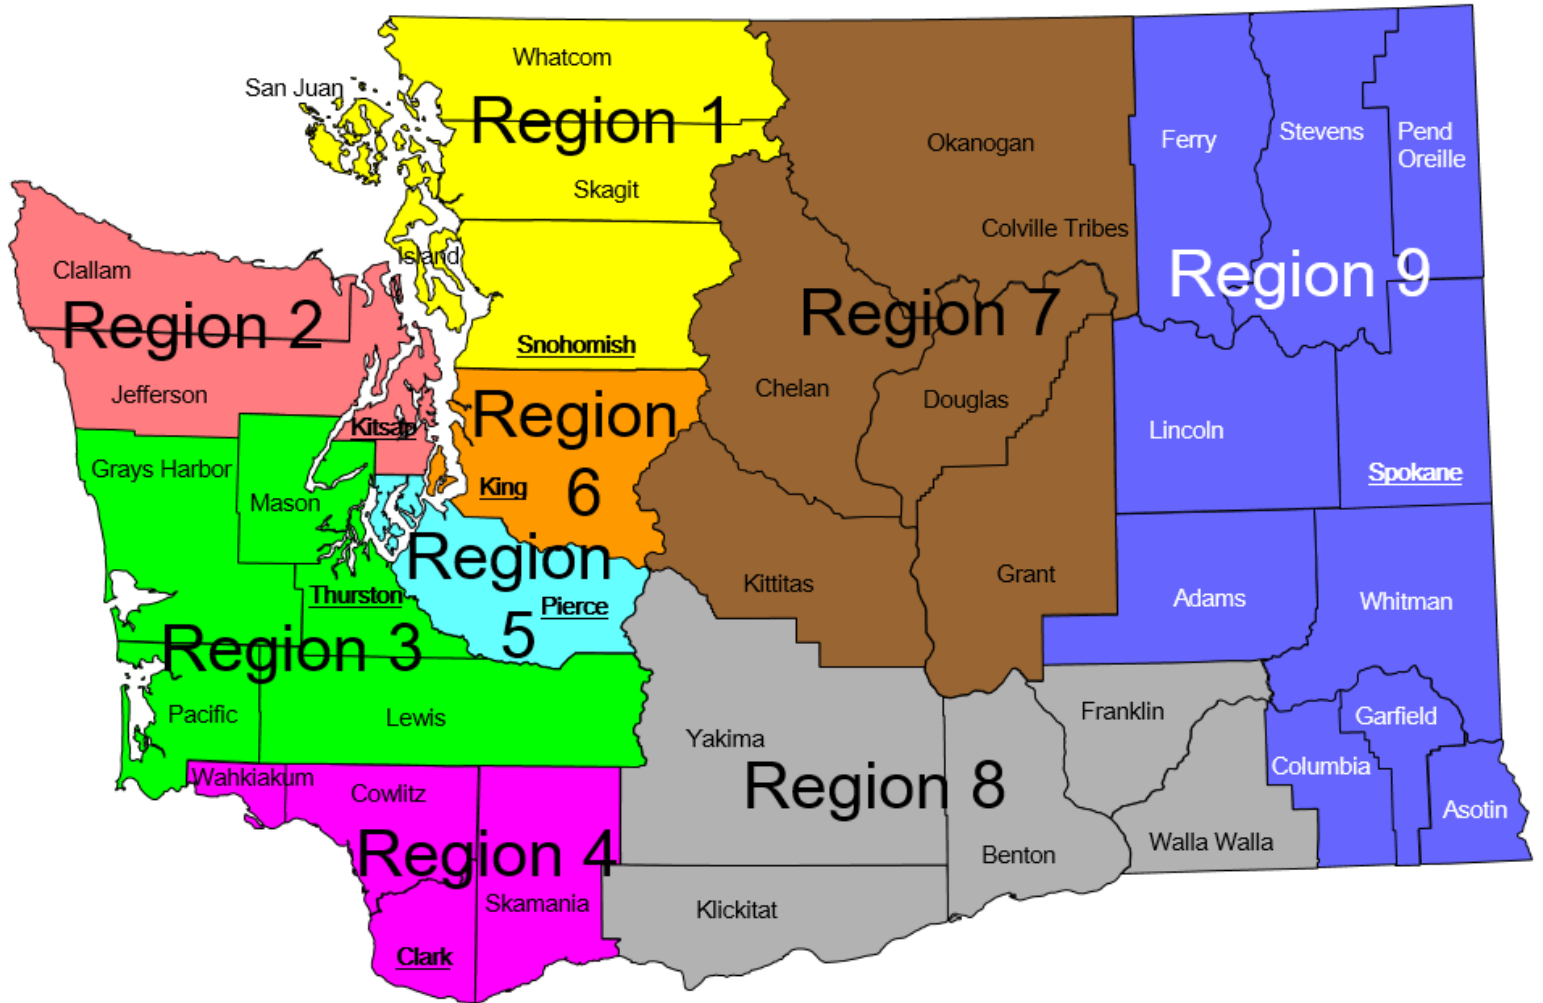

Washington Homeland Security Regions & Contacts

Information as of June 2021

Region 1	Jason Biermann 425-388-5068 jason.biermann@co.snohomish.wa.us DEM Director	Brandi Spores 425-388-5072 brandi.spores@co.snohomish.wa.us Grant Analyst R1 HLS Coordinator		
Region 2	Elizabeth (Lis) Klute 360-307-5873 eklute@co.kitsap.wa.us DEM Director	Kate Cummings 360-233-7449 kcummings@co.kitsap.wa.us R2 HLS Coordinator		
Region 3	Sandy Ecker 360-239-4419 Sandy.eccker@co.thurston.wa.us EM Manager R3 HLS Coordinator	Sonya Kroese 360-867-2817 sonya.kroese@co.thurston.wa.us EM Coordinator		
Region 4	Dave Fuller 360-992-9219 dave.fuller@clark.wa.gov Director	Scott Johnson 360-992-6286 scott.johnson@clark.wa.gov EM Division Manager R4 HLS Coordinator	Tamie Cody 360-737-1911 x 3967 tamie.cody@clark.wa.gov EM Coordinator	
Region 5	Jody Ferguson 253-798-7711 jody.ferguson@piercecountywa.gov Director	Vanessa Soun 253-798-2218 vanessa.soun@piercecountywa.gov Grants Manager R5 HLS Coordinator		
Region 6	Brendan McCluskey 206-205-4060 brendan.mccluskey@kingcounty.gov Director	Nick Gibbons 206-205-6352 nicholas.gibbons@kingcounty.gov R6 HLS Coordinator	Nathan Drain 206-205-3419 ndrain@kingcounty.gov Finance & Grants Analyst	
Region 7	Sandi Duffey 509-237-2987 sduffey@grantcountywa.gov Grant County R7 HLS Coordinator			
Region 8	Antone Miller 509-574-2155 antone.miller@co.yakima.wa.us Yakima County	Deanna Davis 509-628-8092 d.davis@bces.wa.gov Benton County R8 HLS Coord. (Jan-Dec 2021)	Sean Davis 509-545-3546 sdavis@co.franklin.wa.us Franklin County	Liz Jessee 509-524-2902 ljessee@co.walla-walla.wa.us Walla Walla County
Region 9	Chandra Fox 425-776-3722 cefox@spokanecounty.org DEM Deputy Director	Chris Barnes 509-477-3007 cbarnes@spokanecounty.org Grants Administrator R9 HLS Coordinator		