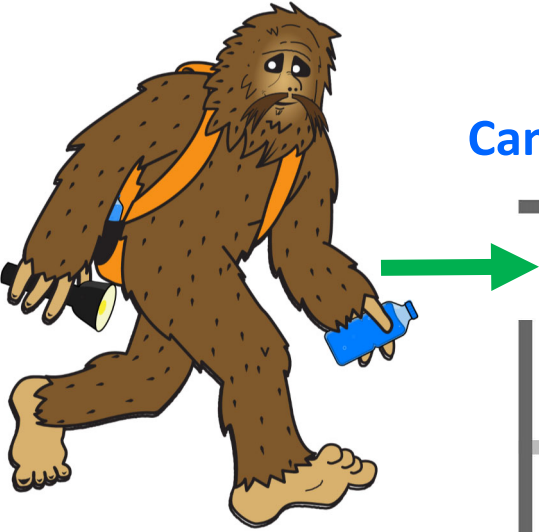

Sasquatch knows that after an earthquake on the coast, a tsunami might be on the way. He needs to use his **tsunami evacuation route** to reach high ground, but the earthquake caused things like trees and powerlines to fall to the ground.

Can you help him find his way safely to high ground?

Ask an adult to walk your **tsunami evacuation route** with you so you all know where to go! Find your route at

dnr.wa.gov/programs-and-services/geology/geologic-hazards/tsunami

Learn more at ShakeOut.org/Washington

Sasquatch loves visiting the beach! In case of tsunamis, he always comes prepared with his **go-bag** and makes sure he knows the closest **tsunami evacuation route**. He also listens for **tsunami sirens**. Do you know what a tsunami siren sounds like? Ask your parents to take you to [mil.wa.gov/tsunami](https://www.mil.wa.gov/tsunami) to find out!