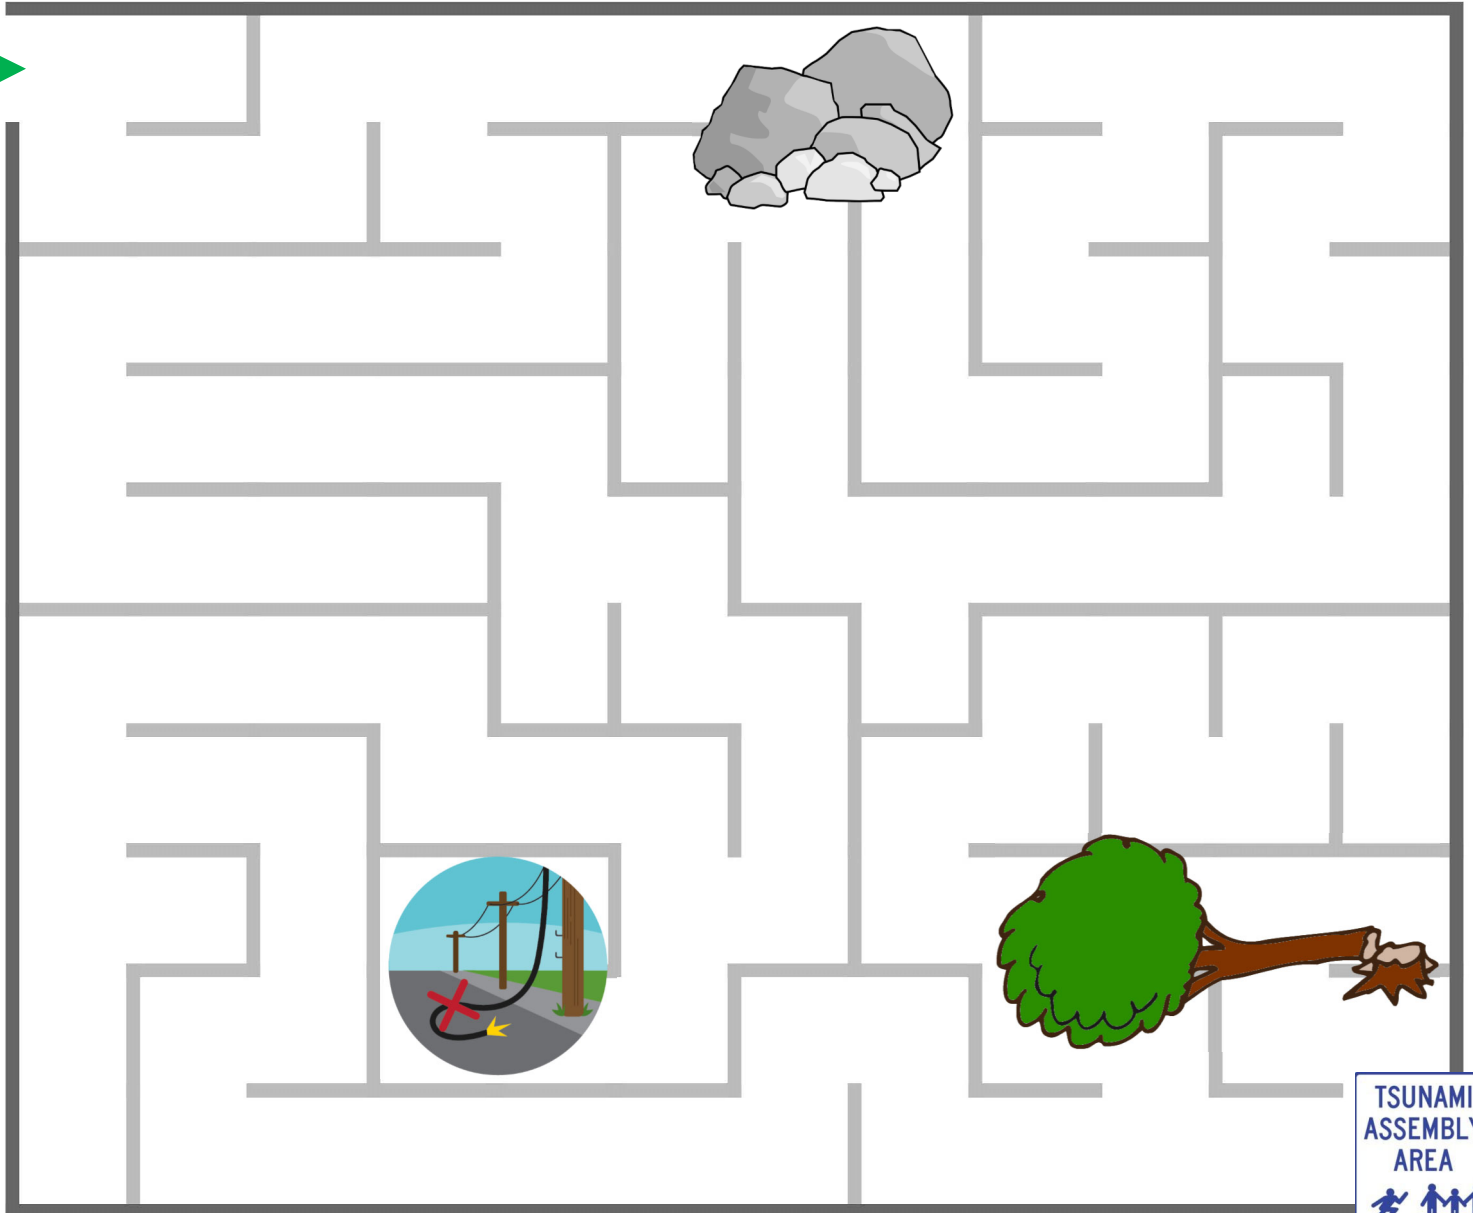

Sasquatch knows that after an earthquake on the coast, a tsunami might be on the way. He needs to use his **tsunami evacuation route** to reach high ground, but the earthquake caused things like trees and powerlines to fall to the ground.

Can you help him find his way safely to high ground?

Ask an adult to walk your **tsunami evacuation route** with you so you all know where to go! Find your route at

dnr.wa.gov/programs-and-services/geology/geologic-hazards/tsunami

Learn more at ShakeOut.org/Washington

Sasquatch loves visiting the beach! In case of tsunamis, he always comes prepared with his **go-bag** and makes sure he knows the closest **tsunami evacuation route**. He also listens for **tsunami sirens**. Do you know what a tsunami siren sounds like? Ask your parents to take you to [mil.wa.gov/tsunami](https://www.mil.wa.gov/tsunami) to find out!